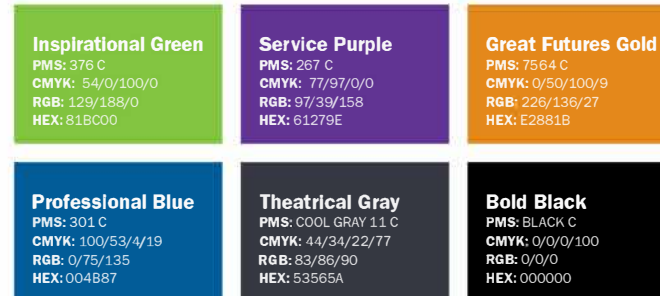

## Core Brand Colors

### Extended Palette

Additional colors are used for clarity in data visualization or when additional color is needed to differentiate information. These colors should be used in combination with BGCA Blue.

### Digital Usage

- Text links on light backgrounds: #0081C6
- Text links on dark backgrounds: #82D4FF
- Headlines and subheads: #004B87
- Body copy: #333333
- Background: #0C5692, #F5F0EF, #DCD7D6
- Footer background: #53565A

### Color Palette

Primary Color

Expanded Palette